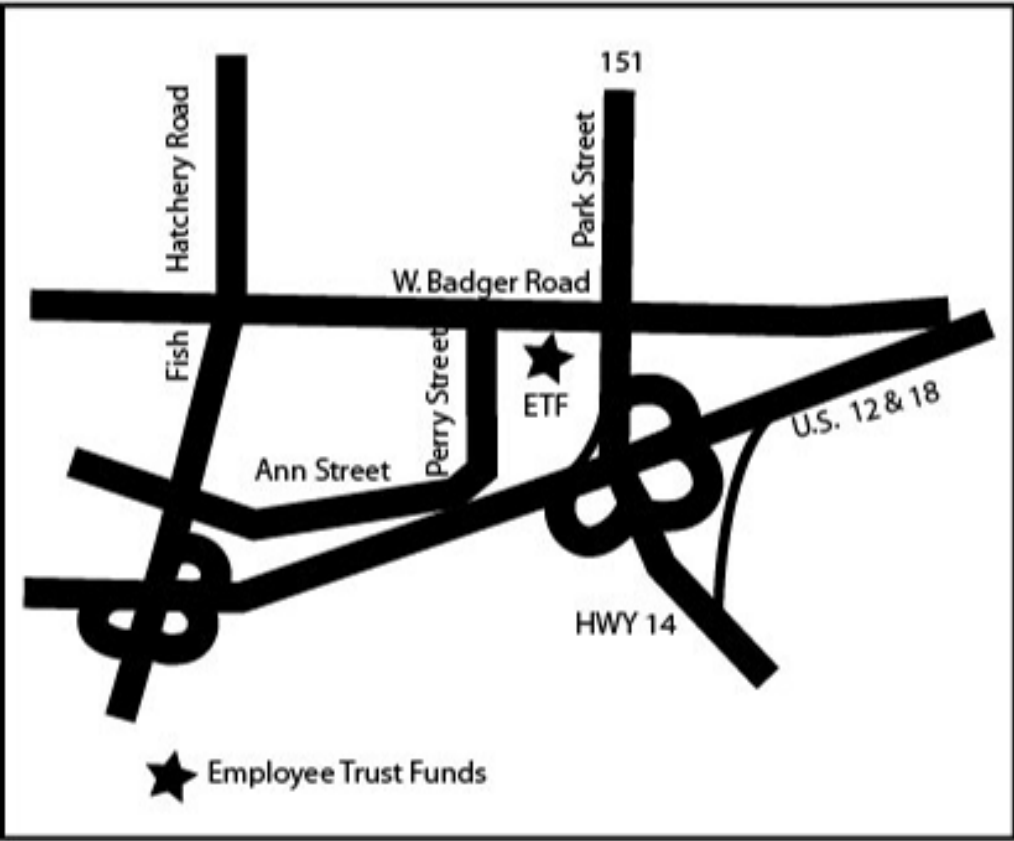

★ Employee Trust Funds
801 West Badger Road
Madison, WI 53713

From I-90 take Exit 142A to Hwy. 12 & 18 W, exit Park Street North (Exit 261).
Corner of Park Street and Badger Road. (Free parking in the designated visitor stalls.)