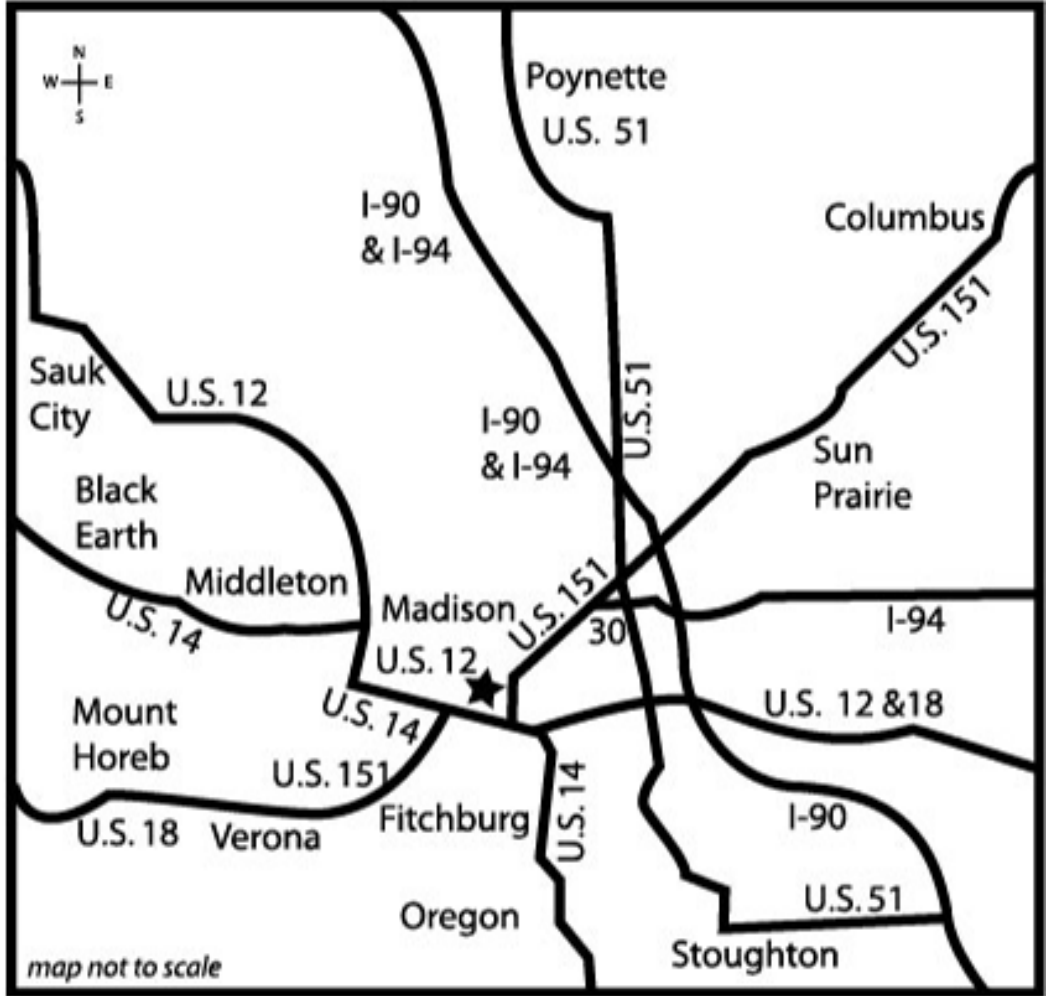

★ Employee Trust Funds
801 West Badger Road
Madison, WI 53713

From I-90 take Exit 142A to Hwy. 12 & 18 W, exit Park Street North (Exit 261).
Corner of Park Street and Badger Road. (Free parking in the designated visitor stalls.)