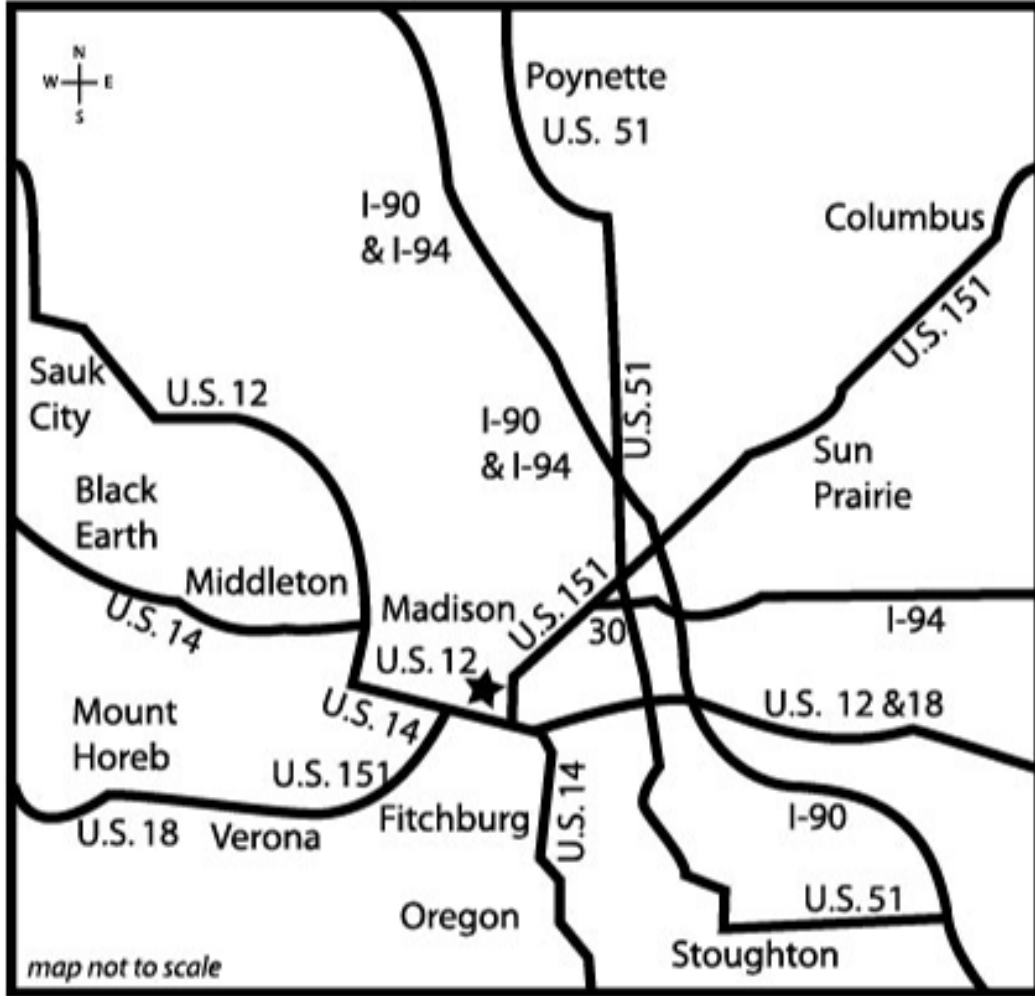

★ Employee Trust Funds
801 West Badger Road
Madison, WI 53713

From I-90 take Exit 142A to Hwy. 12 & 18 W, exit Park Street North (Exit 261).
Corner of Park Street and Badger Road. (Free parking in the designated visitor stalls.)