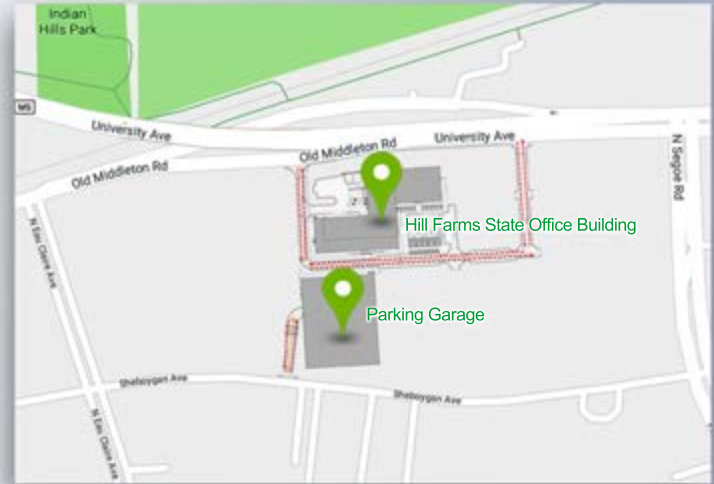

We're Moving!

The Department of Employee Trust Funds is moving from its Badger Road location to the new Hill Farms state office building.

After April 1, 2018, our new physical address for appointments and deliveries will be:

**4822 Madison Yards Way
Madison, WI 53705-9100**

Please continue using our current telephone numbers and P.O. Box address for returning forms and correspondence; these will not change with the move.

- Call us at 608-266-3285; 1-877-533-5020; Wisconsin Relay: 711
- Send USPS mail to: ETF, P.O. Box 7931, Madison, WI 53707-7931